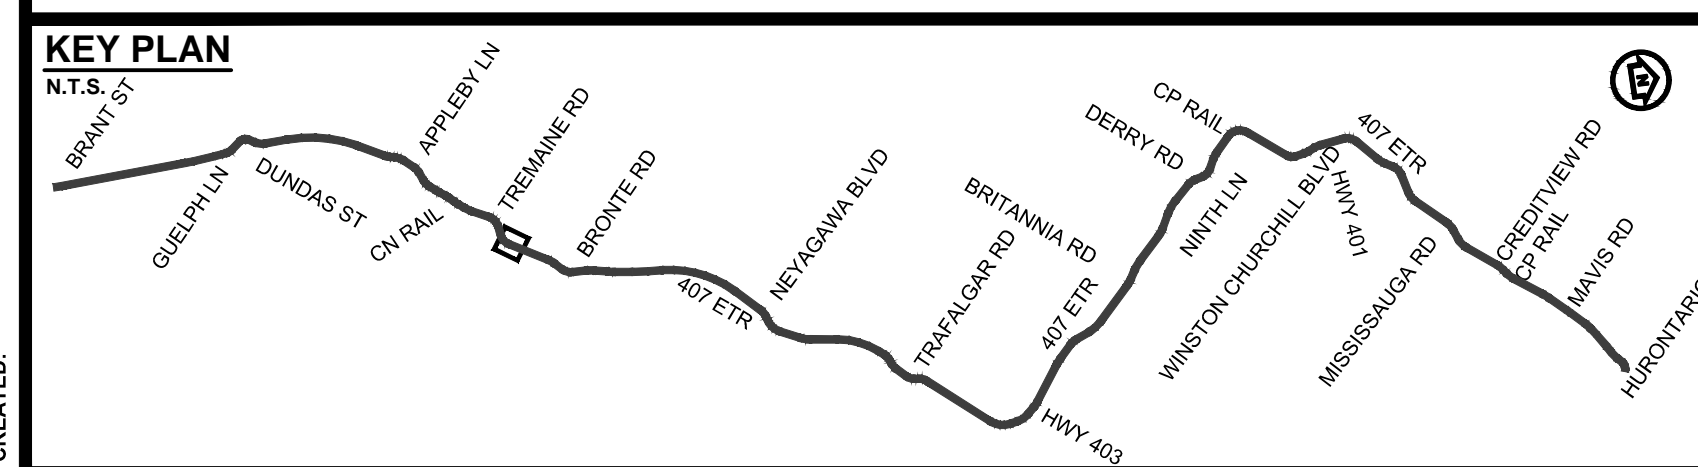

DRAWING NAME: J:\TOR\16294 ON-MTO 407 TRANSITWAY WC TO BRANTTITTS General\03 - Drawings\8 - Property\Plates\407 TW4\Plate 18.dwg
CREATED: Jul 21, 2020 7:45pm
MODIFIED:

407 TRANSITWAY
WEST OF BRANT STREET TO WEST OF HURONTARIO STREET
G.W.P. 16-20003, CA 2016-E-0038
PROPERTY PLAN
STA. 22+880 TO STA. 23+520

PLATE
18
DATE
11/20/2019