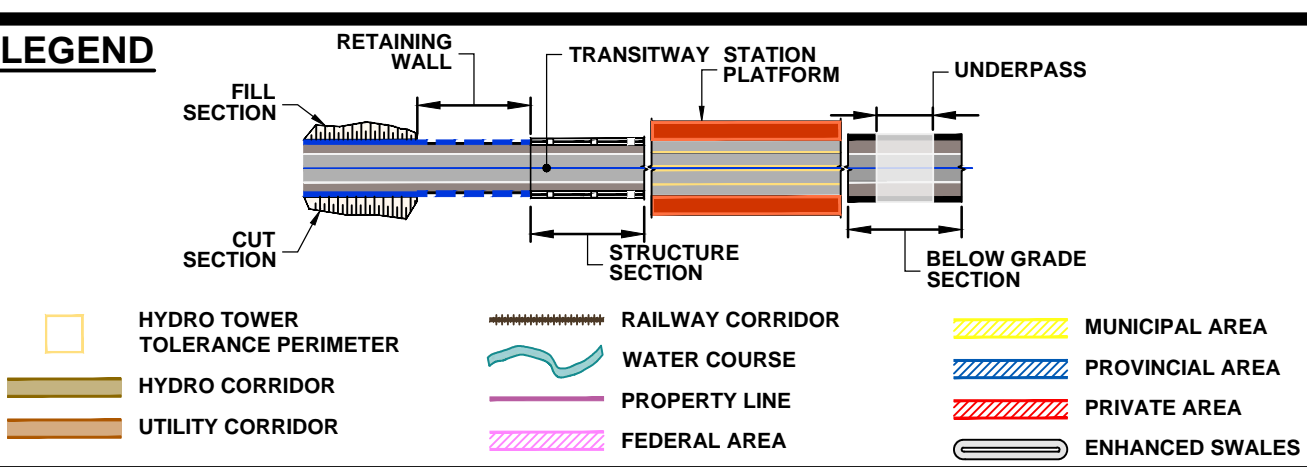

DRAWING NAME: J:\TOR\16294 ON-MTO 407 TRANSITWAY WC TO BRANTTITTS General\03 - Drawings\8 - Property\Plates\407 TW4\Plate 18.dwg
CREATED: Jul 21, 2020 7:45pm
MODIFIED:

407 TRANSITWAY
WEST OF BRANT STREET TO WEST OF HURONTARIO STREET
G.W.P. 16-20003, CA 2016-E-0038
PROPERTY PLAN
STA. 22+880 TO STA. 23+520

PLATE
18
DATE
11/20/2019